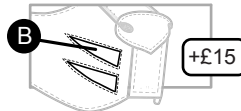

Eyelets

FREE

7 Holes

FREE

Whiskers

+£15

Fur

+£20