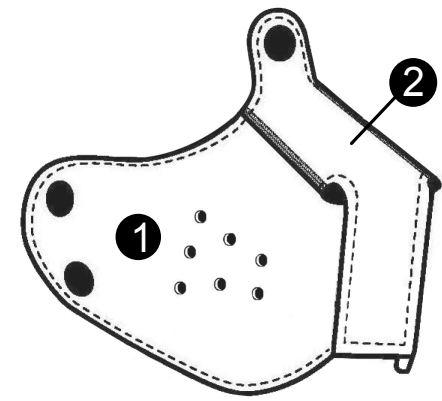

Eyelets

FREE

7 Holes

FREE

Whiskers

+£15

Fur

+£20

PUPPY_{NPM-PUPMUZZ}

BASE PRICE: £ 42.99

- 1. Muzzle _____
- 2. Bridge _____

All muzzles will be constructed with black plastic snaps and will be compatible with any style Mr. S Leather Neoprene Puppy Hood or Neoprene Face Muzzle Head Harness.