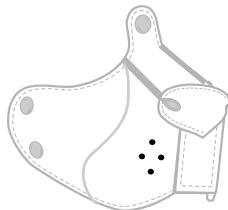

Submitted Date

Due Date

Approved By

FRISKY_{NPM-FRISKYMUZZ}

BASE PRICE: £54.99

- 1. Nose _____
- 2. Muzzle Back _____
- 3. Muzzle Middle _____
- 4. Muzzle Front _____

 **5** ADD JOWL? +£10 Yes
A. _____

6 CHOOSE ONE

Eyelets
+£10

4 Holes
FREE

K9_{NPM-K9MUZZ}

BASE PRICE: £52.99

- 1. Nose _____
- 2. Muzzle _____
- 3. Bridge _____
- 4. Muzzle Lip _____

 **5** ADD JOWL? +£10 Yes
A. _____

6 CHOOSE ONE

B. _____