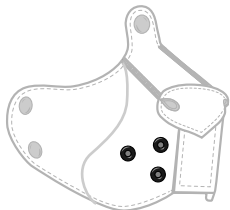

Submitted Date

Due Date

Approved By

FRISKY_{NPM-FRISKYMUZZ}

BASE PRICE: £54.99

- 1. Nose _____
- 2. Muzzle Back _____
- 3. Muzzle Middle _____
- 4. Muzzle Front _____

 **5** ADD JOWL? +£10 Yes
A. _____

6 CHOOSE ONE

Eyelets
+£10

4 Holes
FREE

K9_{NPM-K9MUZZ}

BASE PRICE: £52.99

- 1. Nose _____
- 2. Muzzle _____
- 3. Bridge _____
- 4. Muzzle Lip _____

 **5** ADD JOWL? +£10 Yes
A. _____

6 CHOOSE ONE

B. _____