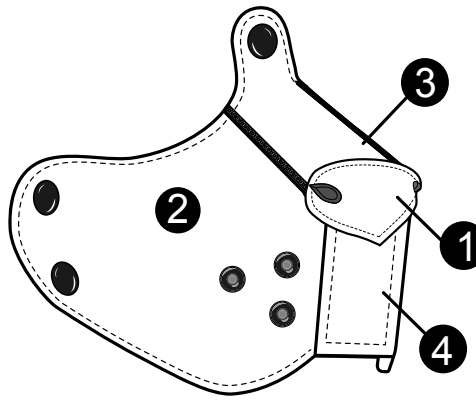

Eyelets
+£10

4 Holes
FREE

K9_{NPM-K9MUZZ}

BASE PRICE: £52.99

- 1. Nose _____
- 2. Muzzle _____
- 3. Bridge _____
- 4. Muzzle Lip _____

 **5** ADD JOWL? +£10 Yes
A. _____

6 CHOOSE ONE

B. _____