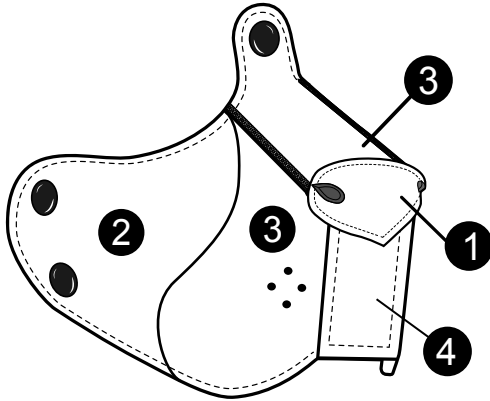

Submitted Date

Due Date

Approved By

FRISKY_{NPM-FRISKYMUZZ}

BASE PRICE: £54.99

- 1. Nose _____
- 2. Muzzle Back _____
- 3. Muzzle Middle _____
- 4. Muzzle Front _____

 **5** ADD JOWL? +£10 Yes
A. _____

6 CHOOSE ONE